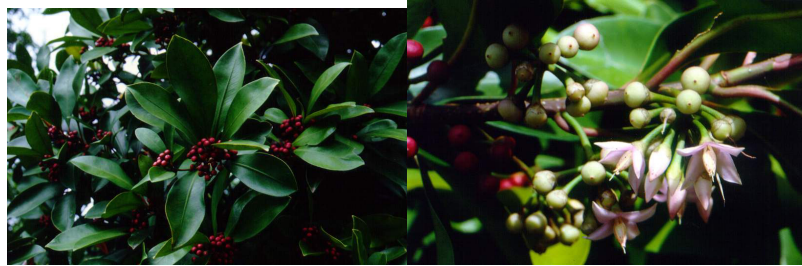

Ram yai

Please visit our website at : <http://www.pharmacy.mahidol.ac.th/siri>

Scientific Name : *Ardisia elliptica* Thunb.

Common Name : Shoebutton, Elliptical-leaf ardisia, Shoebutton ardisia

Family Name : MYRSINACEAE

Habit Desc. : Shrub

Leaf Desc. : Simple, alternate, obovate-lanceolate

Flower Desc. : Inflorescence in terminal spike; pinkish white

Fruit Desc. : Fleshy fruit, black color when ripe

Used Desc. :

Leaf : treatment of Liver diseases. Fruit : treatment of infectious diarrhea. Stem : treatment of Leprosy. Root : treatment of venereal diseases