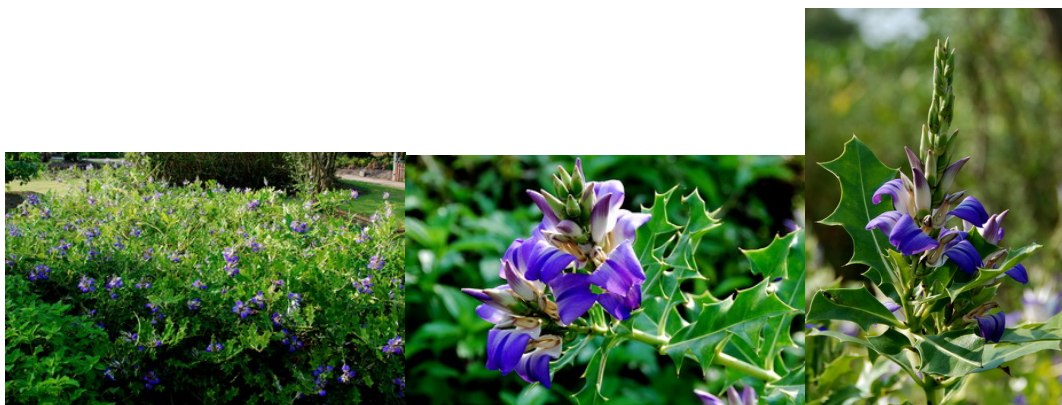

Ngueak Plamo

Please visit our website at : <http://www.pharmacy.mahidol.ac.th/siri>

Scientific Name : *Acanthus ebracteatus* Vahl (*Acanthus ilicifolius*)

Common Name : Saltbush, Sea holly

Family Name : ACANTHACEAE

Habit Desc. : Erect shrub, often found in mangrove forest

Leaf Desc. : Simple, opposite, ovate, elliptic or oblong, always with apical spine

Flower Desc. : Inflorescence in terminal spike; flowers white with red or purplish red spots in *A. ebracteatus*

Fruit Desc. : Capsule, ovoid-oblong

Used Desc. :

Leaf : dispensed with pepper (2:1) used as tonic pill for longevity. Whole

plant and seed : treatment of abscesses and infected wounds. Seed : anthelmintic. Juice from crushed